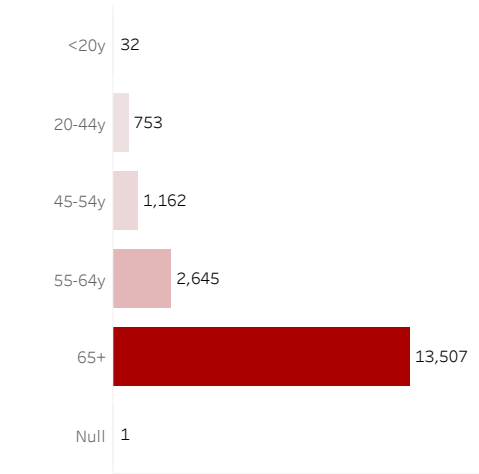

COVID-19 Deaths (total)

18,100

New COVID-19 Deaths Reported Today

17

Hover over the icon to get more information on the data in this dashboard.

COVID-19 Deaths by County

Data will not be shown for counties with fewer than three deaths.

© Mapbox © OSM

COVID-19 Deaths by Date of Death

Recent deaths may not be reported yet. Cases missing the date of death are excluded from the graph above, but are included in all other numbers.

COVID-19 Deaths by Gender

COVID-19 Deaths by Age Group

COVID-19 Deaths by Race/Ethnicity

Date Updated: 7/16/2021