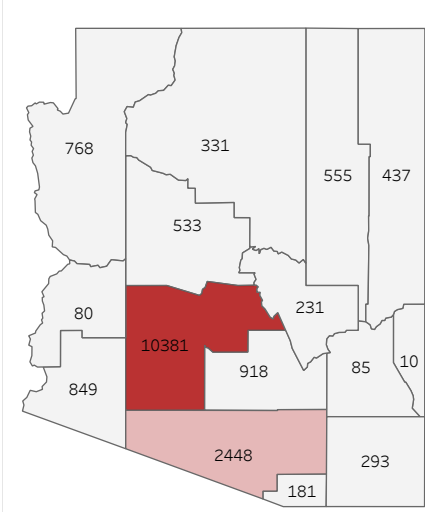

COVID-19 Deaths (total)

18,100

New COVID-19 Deaths Reported Today

17

Hover over the icon to get more information on the data in this dashboard.

COVID-19 Deaths by County

Data will not be shown for counties with fewer than three deaths.

© Mapbox © OSM

COVID-19 Deaths by Date of Death

Recent deaths may not be reported yet. Cases missing the date of death are excluded from the graph above, but are included in all other numbers.

COVID-19 Deaths by Gender

COVID-19 Deaths by Age Group

COVID-19 Deaths by Race/Ethnicity

Date Updated: 7/16/2021