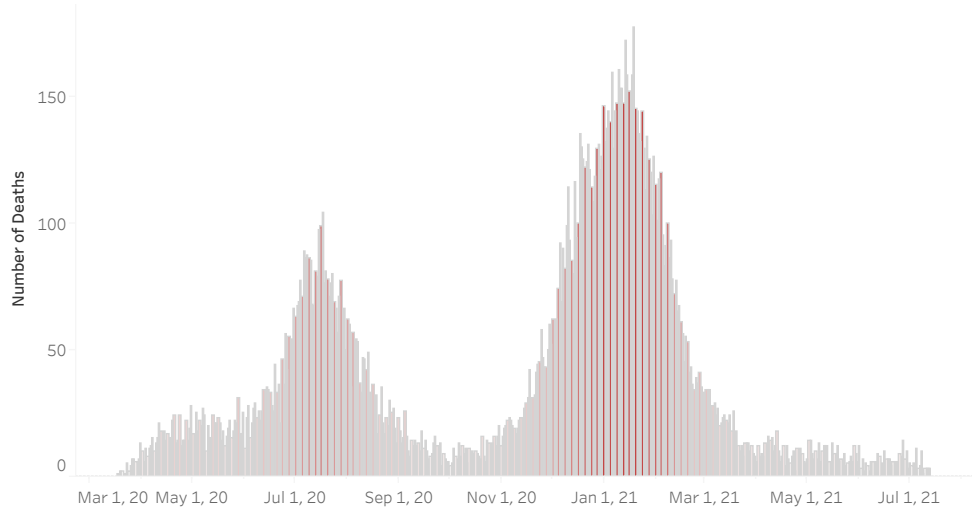

COVID-19 Deaths (total)

18,100

New COVID-19 Deaths Reported Today

17

Hover over the icon to get more information on the data in this dashboard.

COVID-19 Deaths by County

Data will not be shown for counties with fewer than three deaths.

© Mapbox © OSM

COVID-19 Deaths by Date of Death

Recent deaths may not be reported yet. Cases missing the date of death are excluded from the graph above, but are included in all other numbers.

COVID-19 Deaths by Gender